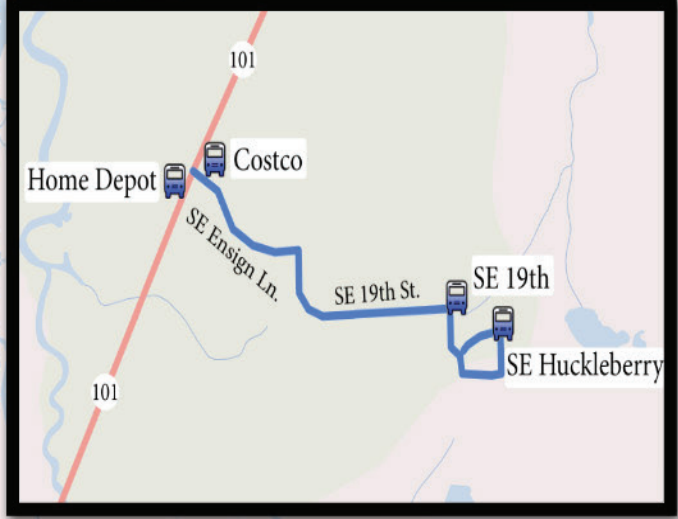

Route 101

	Astoria	Gearhart	Seaside	Warrenton
Astoria	\$1.00	\$3.00	\$3.00	\$1.00
Gearhart	\$3.00	\$1.00	\$1.00	\$3.00
Seaside	\$3.00	\$1.00	\$1.00	\$3.00
Warrenton	\$1.00	\$3.00	\$3.00	\$1.00
All Other Stops - \$3.00				

Map Made: January 2016

**SUNSET EMPIRE
TRANSPORTATION
DISTRICT**